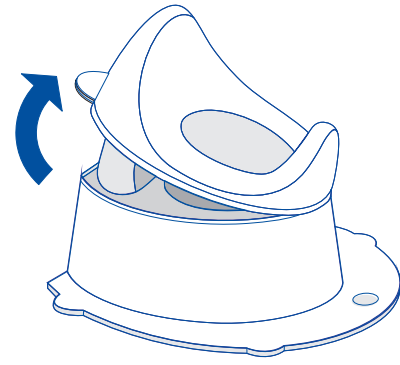

StyleLe! Potty

Easy to empty

Before using, please read all information through carefully and store the brochure safely for referencing at a later date.

You have purchased an innovative product made of high-quality plastic. The material is fully recyclable and meets all of the relevant EU standards. It has also been tested for chemical safety by a TÜV (German technical monitoring association) test institute.

Benefits

- Removable upper section for easy emptying and cleaning
- The child's skin won't stick to the surface
- Secure hold thanks to the high back
- Twofold spray guard

Important safety notes:

- Never leave your child unattended! This product is not suitable for use as a toy.
- Check your purchase regularly before using to ensure that it is not damaged. Do not continue to use a damaged product.

How to use:

- To empty, open the catch at the rear, remove the inner.
- When inserting, click the small opening on the front edge first, then close the catch at the rear.

Please only use lukewarm soapy water to clean. Do not use solvents or scouring agents.